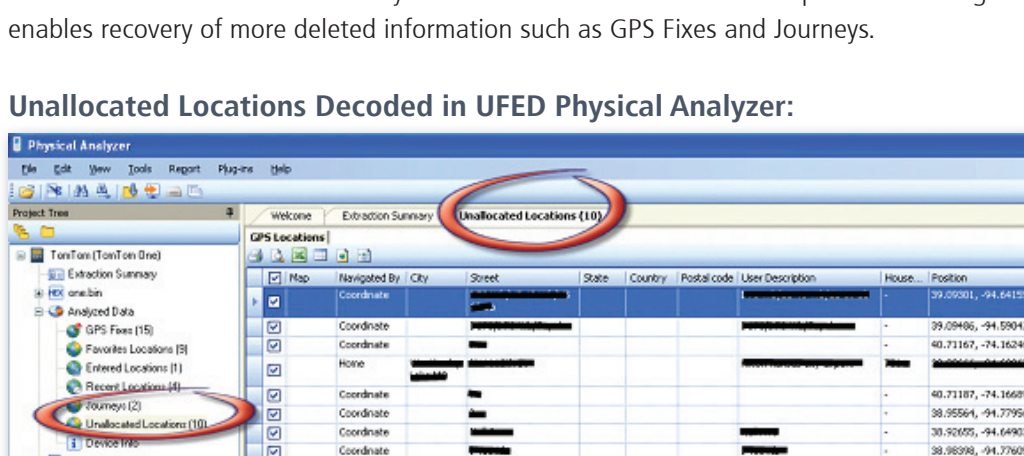

Decoding of GPS Fixes with Date & Time Stamps