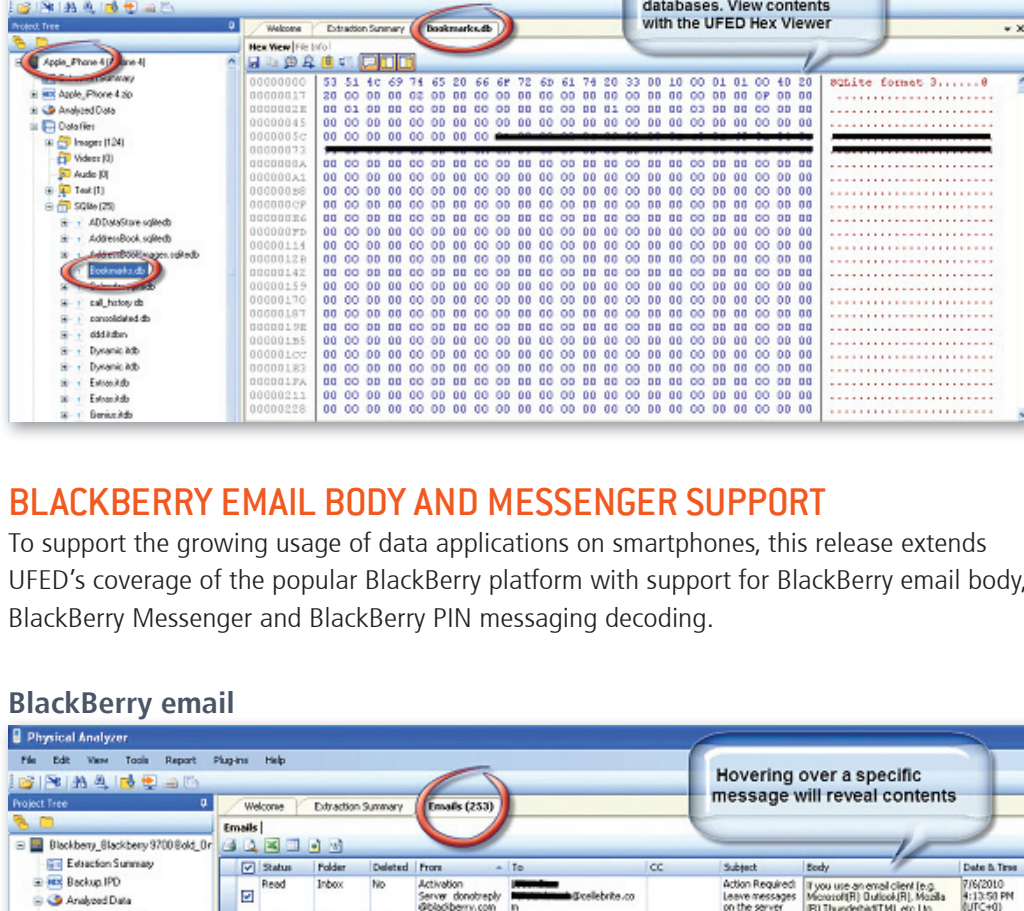

UFED V1.1.4.7 RELEASE NOTES

Cellebrite is proud to announce the release of UFED v1.1.4.7, adding exciting features to the UFED Family of Products.

UFED LOGICAL RELEASE HIGHLIGHTS:

- iPhone 4 support
- 138 new mobile devices
- Multiple Android devices added including Motorola, Samsung and HTC

COMING SOON
UFED PHYSICAL ANALYZER V2.0:

Introducing physical support for 850+ devices. This revolutionary version will introduce iPhone physical support as well as physical support for additional Android models.

UFED PHYSICAL PRO RELEASE HIGHLIGHTS:

- iPhone 4 support (File System Dump)
- BlackBerry email body and Messenger support
- Garmin GPS support
- Enhanced decoding for TomTom devices
- Extended Support for mobile devices and GPS

IPHONE SUPPORT

The first Mobile Forensic System to launch support for the newest iPhone, the UFED System now supports iPhone 4 through both Logical and File System Dump methods. Logical extraction allows access to call logs, SMS, contacts, and deleted SMS. The File System Dump feature adds access to the iPhone 4 file system as well as decoding of deleted phonebook entries and call logs, and access to the iPhone's SQLite databases.

BLACKBERRY EMAIL BODY AND MESSENGER SUPPORT

To support the growing usage of data applications on smartphones, this release extends UFED's coverage of the popular BlackBerry platform with support for BlackBerry email body, BlackBerry Messenger and BlackBerry PIN messaging decoding.