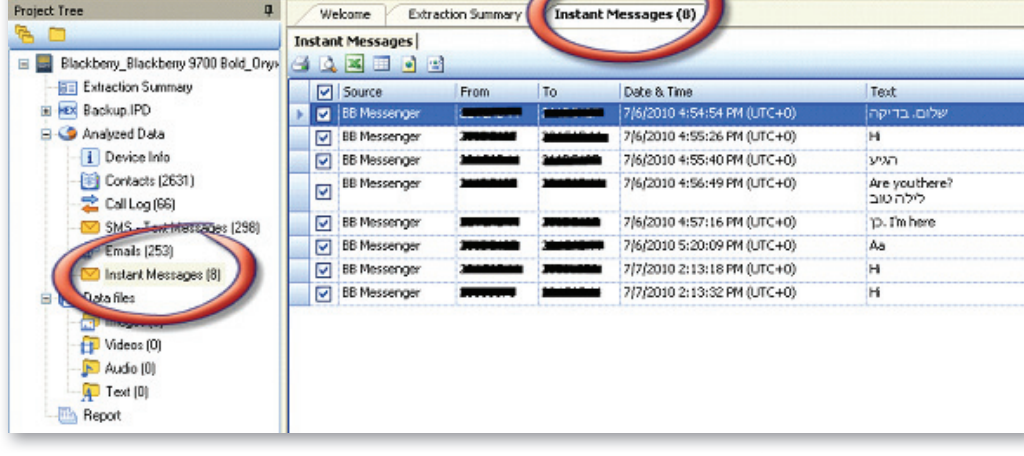

BlackBerry email view via Report