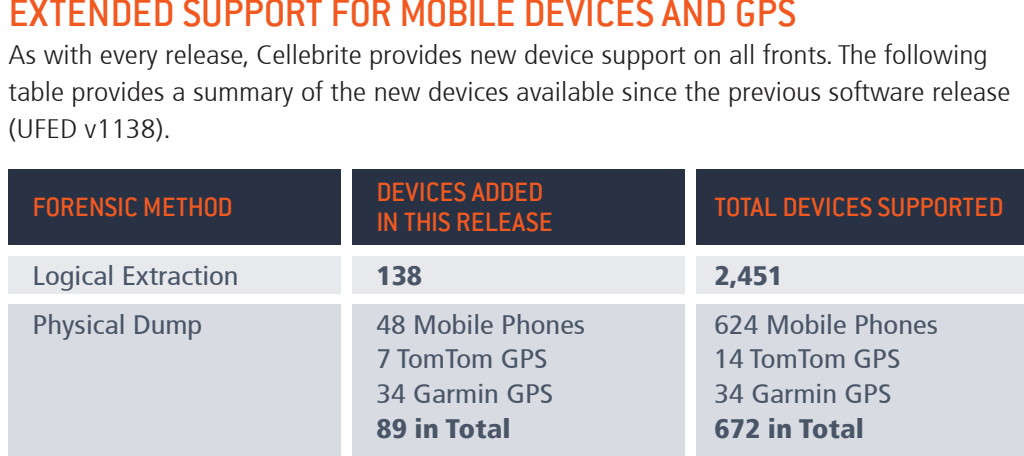

Visualization on Google Earth

ENHANCED DECODING FOR TOMTOM DEVICES

This version of UFED introduces improved decoding for TomTom GPS, providing access to more information and recovery of more deleted information. The UFED Physical Analyzer is now able to recover both Journeys and Unallocated Locations. The improved decoding enables recovery of more deleted information such as GPS Fixes and Journeys.